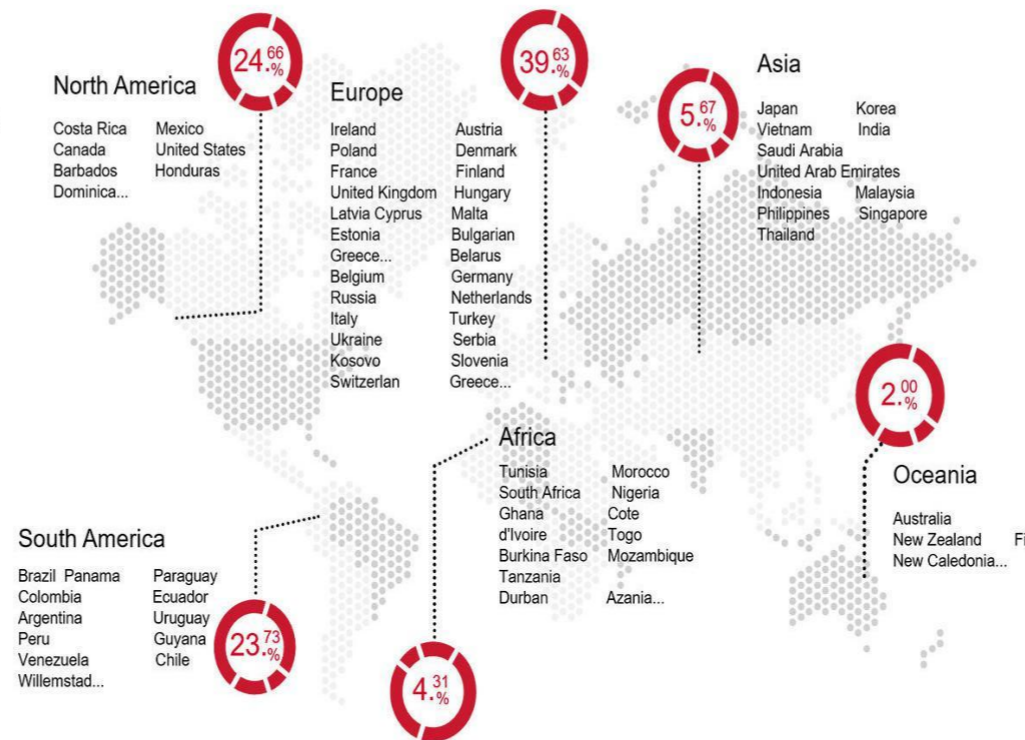

- About 1,000 employee
- 5 oversea offices in France, Russia, Panama, Colombia and Chile
- 6 operating centers and offices in Ningbo, Yiwu, Shanghai, Xiamen, Shantou and Guangzhou
- More than 10,000 suppliers with tight cooperation in procurement in China and Asia
- 1 billion turnover progressively each year
- 7000 m² showroom
- 20000 m² warehouse

Showroom

Warehouse

A 20000 square meters modernized warehouse

Our Three-Year Plan (2019-2021)

Our goal is to become **one of the three largest procurement and design groups in Asia in the next three years!** Through expanding our purchasing network in China and Asia and increasing our overseas companies, we can provide better services for our global retailers, **brand owners and customers!**

Certificates

Business Cooperation