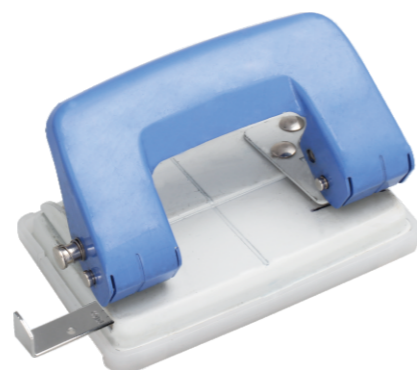

NO.394

Size(mm):280x83x220
Packing:1x12

NO.33929

Size(mm):400x37x70
Packing:1x36

Punch Series

NO.6112
Size:120x108x115
Packing:1x12x48

NO.2919
Size:107x105x105
Packing:1x12x48

NO.978
Size:150x115x130
Packing:1x12x24