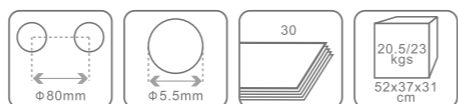

HEAVY
200
SHEETS

NO.490

Size(mm):290x86x250
Packing:1x12

HEAVY
200
SHEETS

NO.395

Size(mm):375x85x245
Packing:1x6

HEAVY
150
SHEETS

NO.5001

Size(mm):320x87x185
Packing:1x12

HEAVY
200
SHEETS

NO.5003

Size(mm):350x95x260
Packing:1x6

HEAVY
100
SHEETS

NO.390

Size(mm):260x73x175
Packing:1x24

HEAVY
150
SHEETS

NO.394

Size(mm):280x83x220
Packing:1x12

NO.33929

Size(mm):400x37x70
Packing:1x36

Punch Series

NO.6112
Size:120x108x115
Packing:1x12x48

NO.2919
Size:107x105x105
Packing:1x12x48

NO.978
Size:150x115x130
Packing:1x12x24

NO.976
Size:108x75x70
Packing:1x12x72

NO.977
Size:115x110x105
Packing:1x12x48

NO.979
Size:148x130x130
Packing:1x12x24

Business Card File

NO.400
Size:150x110x65
Packing:1x6x36
Meas(cm):47x23x28
G.W/N.W(kg):12/14