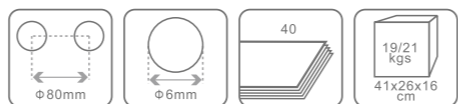

HEAVY
200
SHEETS

NO.490

Size(mm):290x86x250
Packing:1x12

HEAVY
200
SHEETS

NO.395

Size(mm):375x85x245
Packing:1x6

HEAVY
150
SHEETS

NO.5001

Size(mm):320x87x185
Packing:1x12

HEAVY
200
SHEETS

NO.5003

Size(mm):350x95x260
Packing:1x6

HEAVY
100
SHEETS

NO.390

Size(mm):260x73x175
Packing:1x24

HEAVY
150
SHEETS

NO.394

Size(mm):280x83x220
Packing:1x12

NO.33929

Size(mm):400x37x70
Packing:1x36

Punch Series

NO.6112
Size:120x108x115
Packing:1x12x48

NO.2919
Size:107x105x105
Packing:1x12x48

NO.978
Size:150x115x130
Packing:1x12x24

NO.976
Size:108x75x70
Packing:1x12x72

NO.977
Size:115x110x105
Packing:1x12x48

NO.979
Size:148x130x130
Packing:1x12x24

Business Card File

NO.400
Size:150x110x65
Packing:1x6x36
Meas(cm):47x23x28
G.W/N.W(kg):12/14