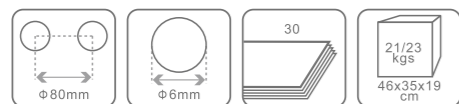

HEAVY
200
SHEETS

NO.490

Size(mm):290x86x250
Packing:1x12

HEAVY
200
SHEETS

NO.395

Size(mm):375x85x245
Packing:1x6

HEAVY
150
SHEETS

NO.5001

Size(mm):320x87x185
Packing:1x12

HEAVY
200
SHEETS

NO.5003

Size(mm):350x95x260
Packing:1x6

HEAVY
100
SHEETS

NO.390

Size(mm):260x73x175
Packing:1x24

HEAVY
150
SHEETS

NO.394

Size(mm):280x83x220
Packing:1x12

NO.33929

Size(mm):400x37x70
Packing:1x36

Punch Series

NO.6112
Size:120x108x115
Packing:1x12x48

NO.2919
Size:107x105x105
Packing:1x12x48

NO.978
Size:150x115x130
Packing:1x12x24

NO.976
Size:108x75x70
Packing:1x12x72

NO.977
Size:115x110x105
Packing:1x12x48

NO.979
Size:148x130x130
Packing:1x12x24

Business Card File

NO.400
Size:150x110x65
Packing:1x6x36
Meas(cm):47x23x28
G.W/N.W(kg):12/14