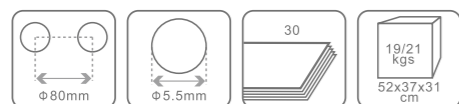

HEAVY
200
SHEETS

NO.490

Size(mm):290x86x250
Packing:1x12

HEAVY
200
SHEETS

NO.395

Size(mm):375x85x245
Packing:1x6

HEAVY
150
SHEETS

NO.5001

Size(mm):320x87x185
Packing:1x12

HEAVY
200
SHEETS

NO.5003

Size(mm):350x95x260
Packing:1x6

HEAVY
100
SHEETS

NO.390

Size(mm):260x73x175
Packing:1x24

HEAVY
150
SHEETS

NO.394

Size(mm):280x83x220
Packing:1x12

NO.33929

Size(mm):400x37x70
Packing:1x36

Punch Series

NO.6112
Size:120x108x115
Packing:1x12x48

NO.2919
Size:107x105x105
Packing:1x12x48

NO.978
Size:150x115x130
Packing:1x12x24

NO.976
Size:108x75x70
Packing:1x12x72

NO.977
Size:115x110x105
Packing:1x12x48

NO.979
Size:148x130x130
Packing:1x12x24

Business Card File

NO.400
Size:150x110x65
Packing:1x6x36
Meas(cm):47x23x28
G.W/N.W(kg):12/14