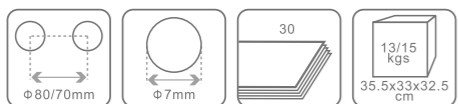

HEAVY
200
SHEETS

NO.490

Size(mm):290x86x250
Packing:1x12

HEAVY
200
SHEETS

NO.395

Size(mm):375x85x245
Packing:1x6

HEAVY
150
SHEETS

NO.5001

Size(mm):320x87x185
Packing:1x12

HEAVY
200
SHEETS

NO.5003

Size(mm):350x95x260
Packing:1x6

HEAVY
100
SHEETS

NO.390

Size(mm):260x73x175
Packing:1x24

HEAVY
150
SHEETS

NO.394

Size(mm):280x83x220
Packing:1x12

NO.33929

Size(mm):400x37x70
Packing:1x36

Punch Series

NO.6112
Size:120x108x115
Packing:1x12x48

NO.2919
Size:107x105x105
Packing:1x12x48

NO.978
Size:150x115x130
Packing:1x12x24

NO.976
Size:108x75x70
Packing:1x12x72

NO.977
Size:115x110x105
Packing:1x12x48

NO.979
Size:148x130x130
Packing:1x12x24

Business Card File

NO.400
Size:150x110x65
Packing:1x6x36
Meas(cm):47x23x28
G.W/N.W(kg):12/14