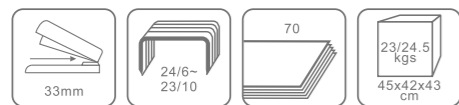

Size(mm):150x36x55
Packing:1x12x96

NO.HP-88

Size(mm):192x28x83
Packing:1x40

NO.84

Size(mm):137x38x62
Packing:1x12x72

NO.726

Size(mm):135x40x60
Packing:1x12x72

NO.826

Size(mm):180x45x60
Packing:1x12x48

Heavy Duty Stapler

HEAVY
70
SHEETS

NO.290

Size(mm):210x57x130
Packing:1x6x48

HEAVY
100
SHEETS

NO.390B

Size(mm):260x73x175
Packing:1x24

HEAVY
200
SHEETS

NO.490

Size(mm):290x86x250
Packing:1x12

HEAVY
200
SHEETS

NO.395

Size(mm):375x85x245
Packing:1x6

HEAVY
150
SHEETS

NO.5001