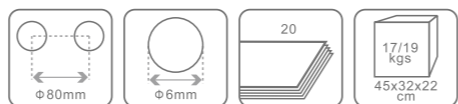

HEAVY
200
SHEETS

NO.490

Size(mm):290x86x250
Packing:1x12

HEAVY
200
SHEETS

NO.395

Size(mm):375x85x245
Packing:1x6

HEAVY
150
SHEETS

NO.5001

Size(mm):320x87x185
Packing:1x12

HEAVY
200
SHEETS

NO.5003

Size(mm):350x95x260
Packing:1x6

HEAVY
100
SHEETS

NO.390

Size(mm):260x73x175
Packing:1x24

HEAVY
150
SHEETS

NO.394

Size(mm):280x83x220
Packing:1x12

NO.33929

Size(mm):400x37x70
Packing:1x36

Punch Series

NO.6112
Size:120x108x115
Packing:1x12x48

NO.2919
Size:107x105x105
Packing:1x12x48

NO.978
Size:150x115x130
Packing:1x12x24

NO.976
Size:108x75x70
Packing:1x12x72

NO.977
Size:115x110x105
Packing:1x12x48

NO.979
Size:148x130x130
Packing:1x12x24

Business Card File

NO.400
Size:150x110x65
Packing:1x6x36
Meas(cm):47x23x28
G.W/N.W(kg):12/14