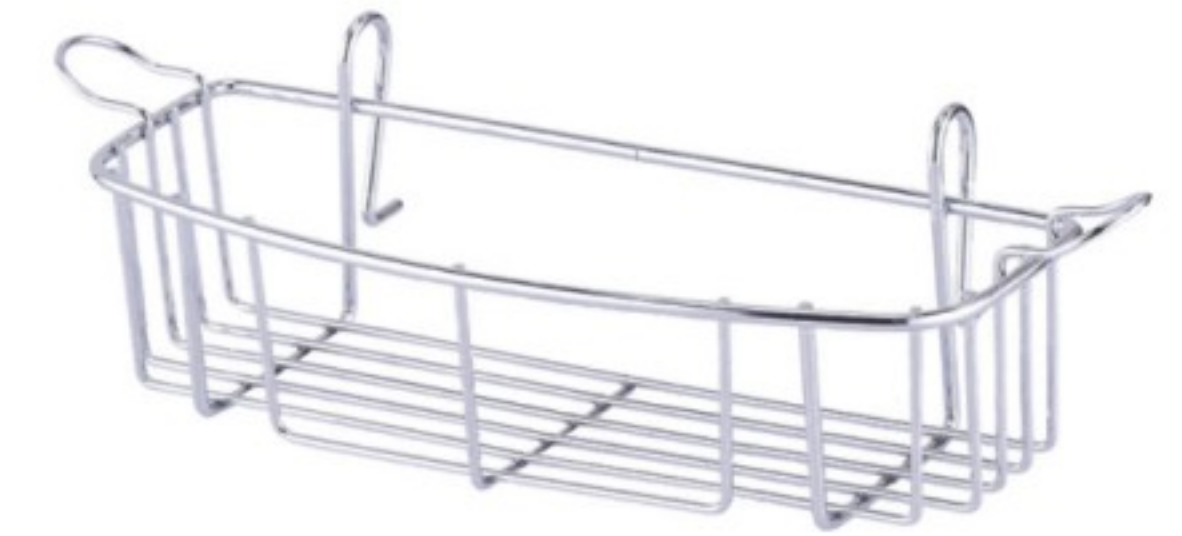

Model: CH-A058-5  
wall mounted 5 hooks

Model: CH-A058-6  
wall mounted 6 hooks

Model: CH-A060-3  
wall mounted 3 hooks

Model: CH-A060-4  
wall mounted 4 hooks

Model: CH-A060-5  
wall mounted 5 hooks

Model: CH-A024-3  
wall mounted 3 hooks

Model: CH-A024-4  
wall mounted 4 hooks

Model: CH-A024-5  
wall mounted 5 hooks

Model: CH-A024-6  
wall mounted 6 hooks

Model: CH-A089-6  
over door 6 hooks

Model: CH-A090-5  
over door 5 hooks

Model:J005  
Sink rack