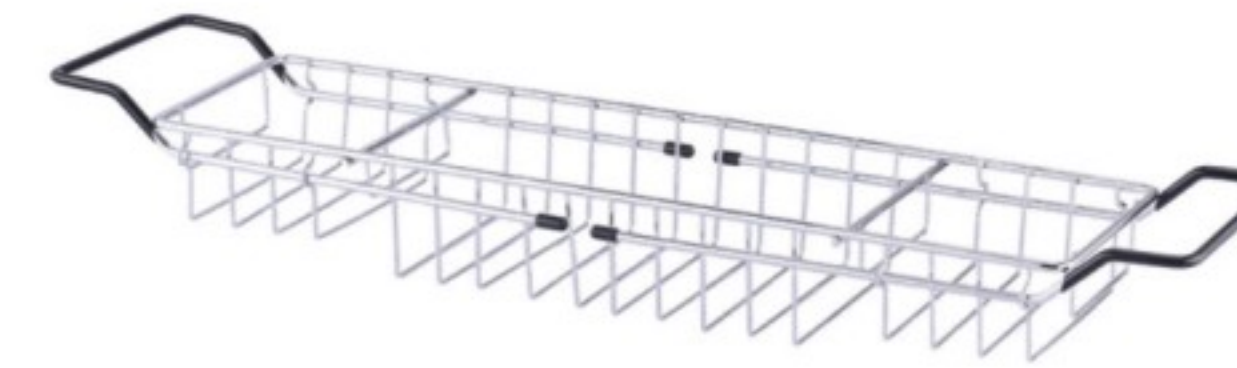

Model:J001
Sink rack