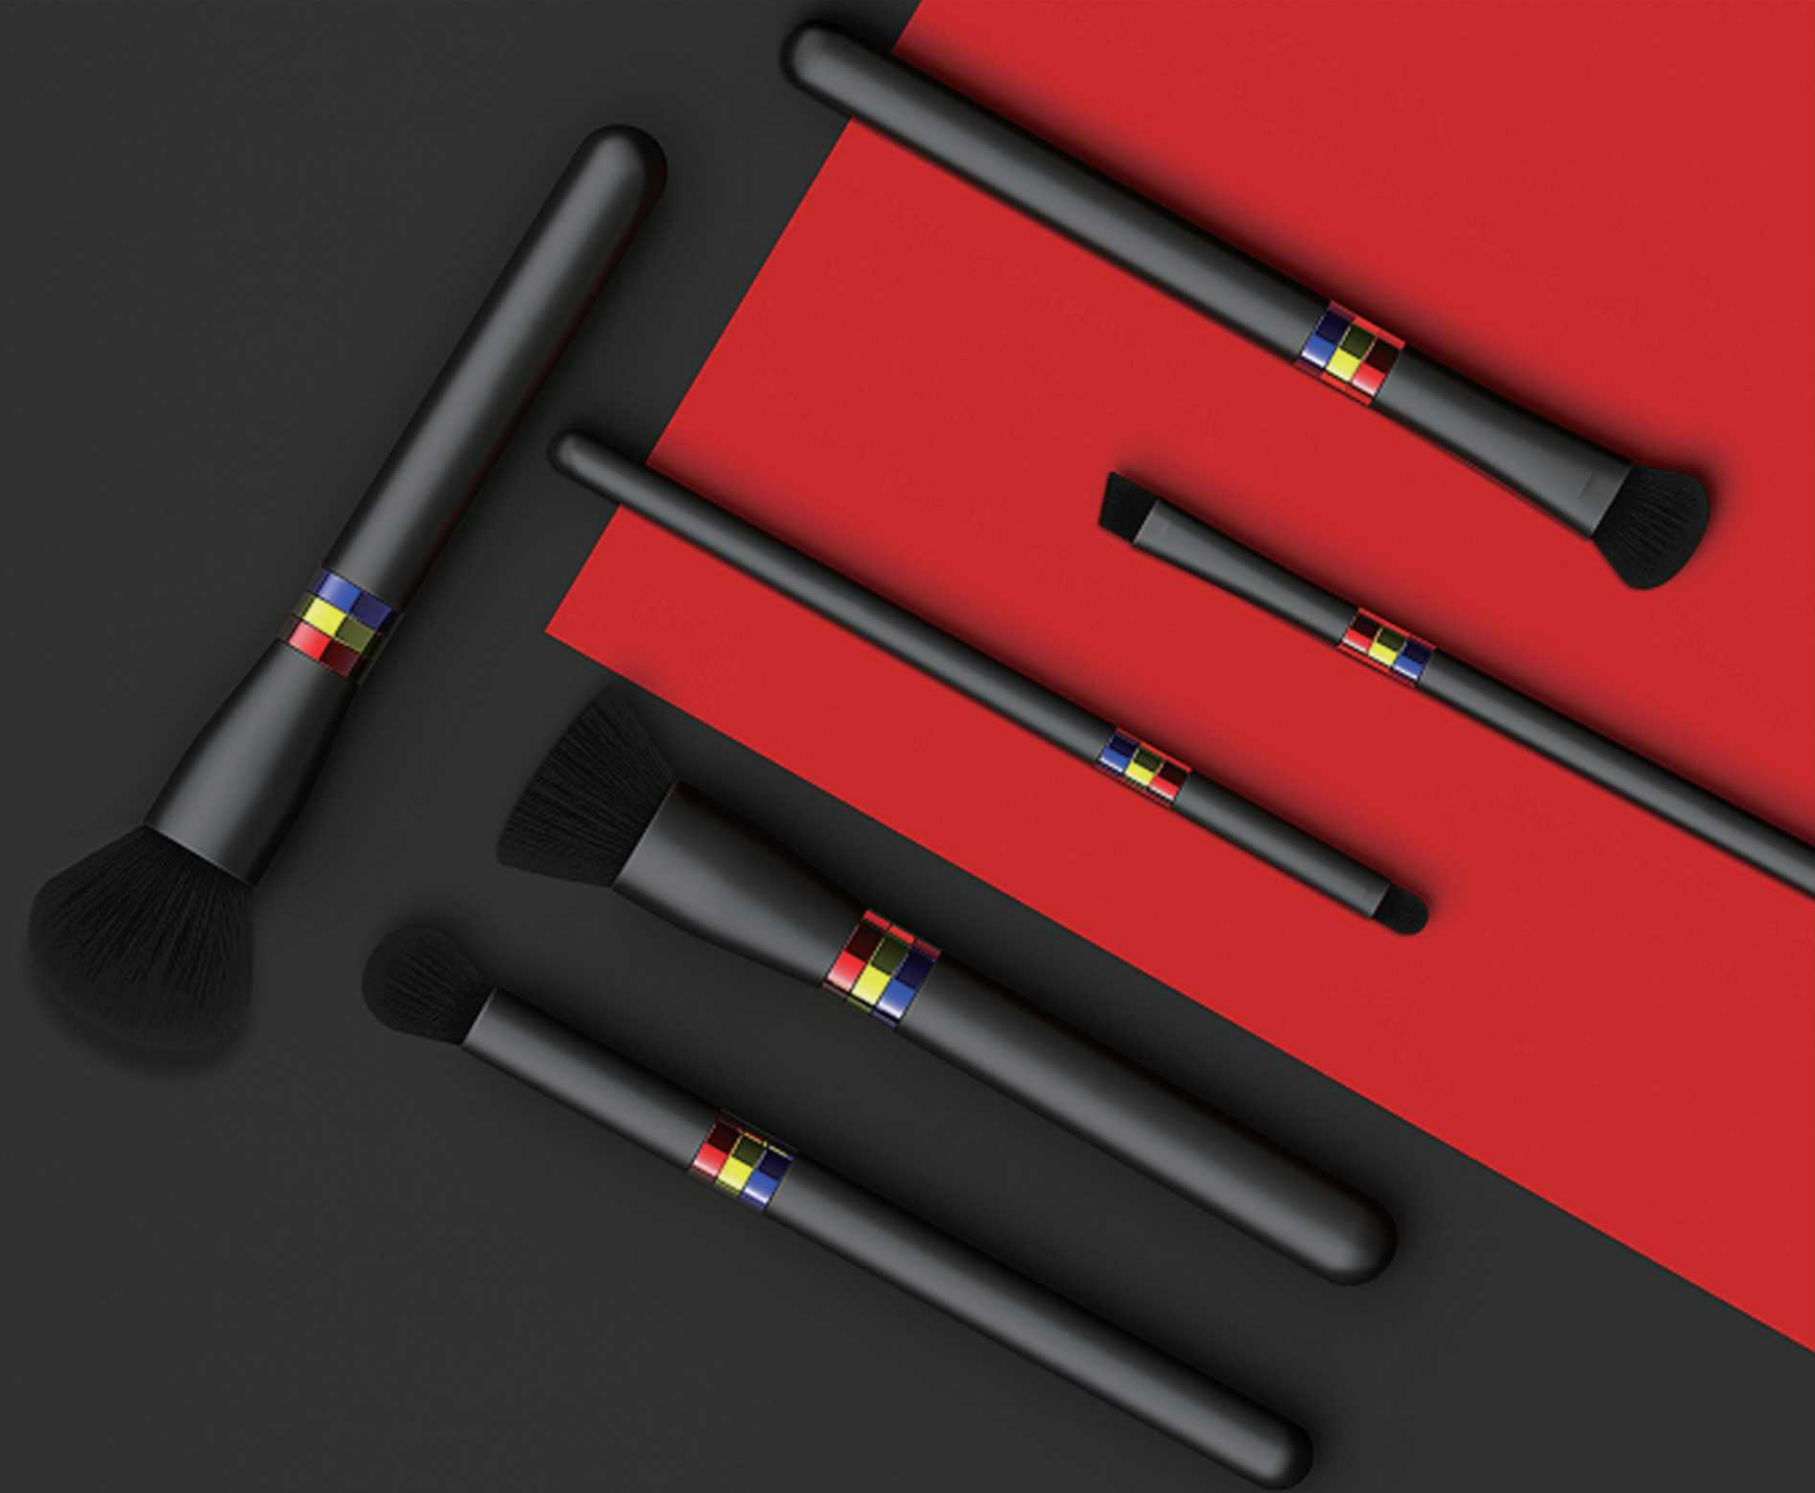

# COMPACT BRUSH SETS

YSL NO. 12 LIPSTICK

12 PC MAKEUP BRUSH

YSL NO. 12 LIPSTICK  12 PC MAKEUP BRUSH

▲ Brush ferrule machines

▲ Brush ferrule machines

▲ Brush handle

▲ Workshop 1