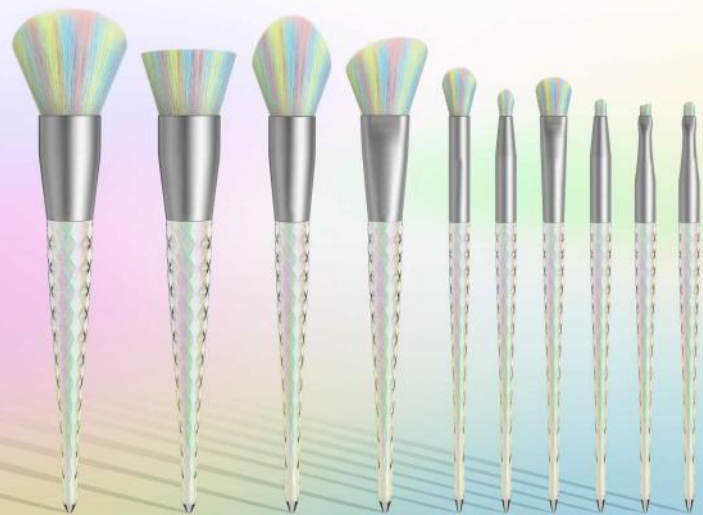

# 小奶狗

LITTLE PIG

8 / 支 / 化 / 妆 / 套 / 刷

# AURORA V2.0

10 PC DIAMOND AURORA PLATING MAKEUP BRUSH SET

流星星沙

STREAMER LIGHT STAR SAND

# AGATE JADEITE

10 PC MAKEUP BRUSH SET